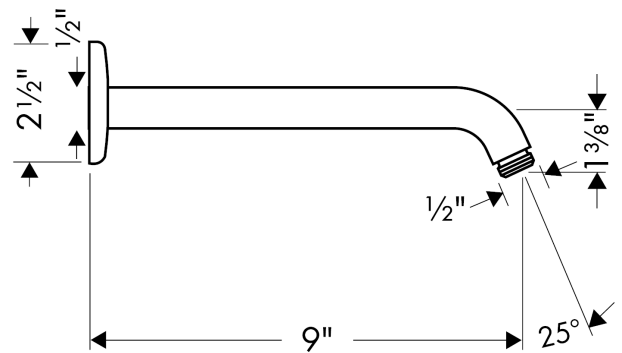

Showerarm, 9"

Finishes : **chrome** Part no. : **27412001**

Description

Item details

List Price \$ 146.00

Compliance

Product image

Scale drawing

Showerarm, 9"

Finishes : **chrome** Part no. : **27412001**

Exploded drawing

Year of production: >07/08

Showerarm, 9"

Finishes : **chrome** Part no. : **27412001**

Spare parts list

Year of production: >07/08

Pos.	Description	Part no.	Price	PU
1	escutcheon	28454000	-	1